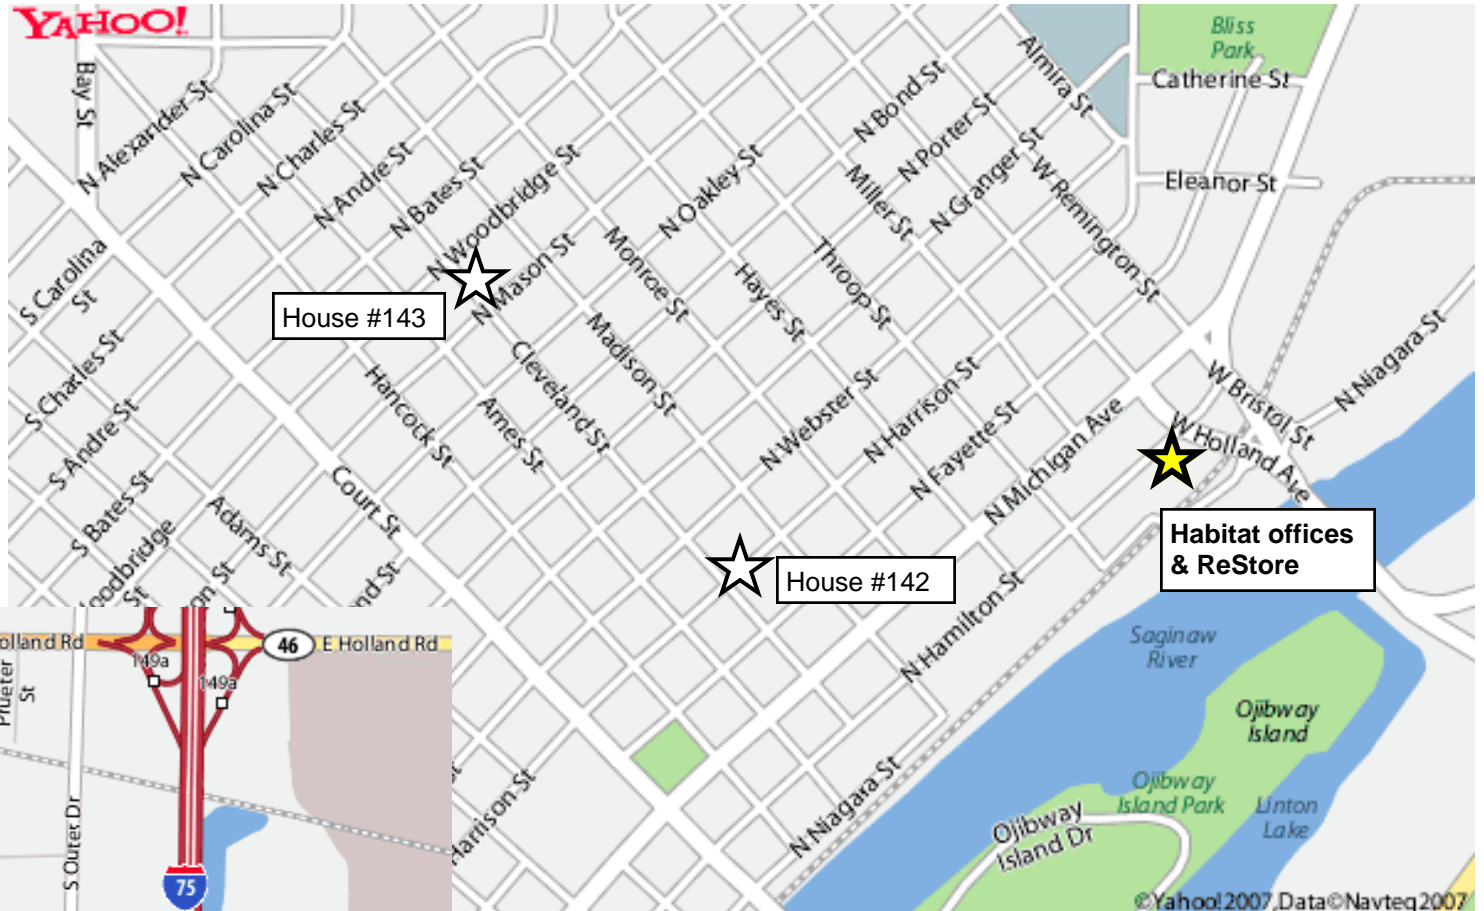

**HABITAT BLITZ 2007!**

**Map of sites  
with addresses and  
sponsors**

-  **House #141**, 1580 Joy Road. **Lutheran Churches.**
-  **House #142**, 423 N. Harrison. **Church Workers United and African-American Christian Unity & Lutheran Churches.**
-  **House #143**, 1320 Cleveland. **Catholic Churches.**